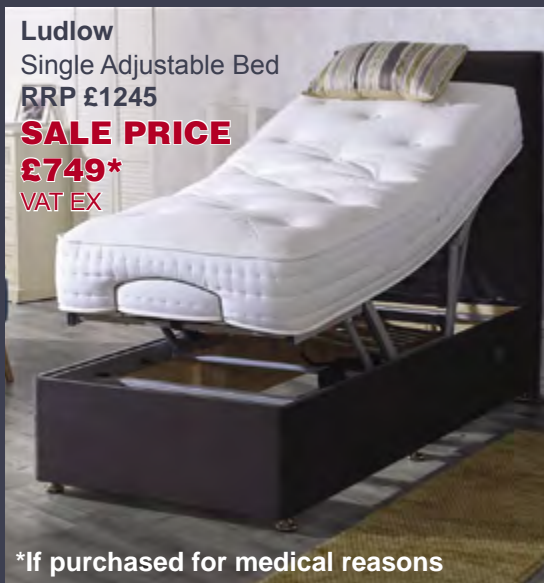

*If purchased for medical reasons