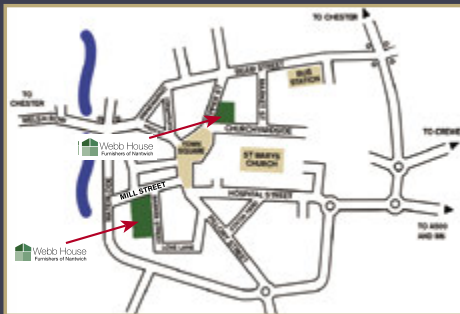

Mill St, Nantwich,  
Cheshire CW5 5ST.

Pepper St, Nantwich,  
Cheshire CW5 5AB.

Webb House  
Furnishers of Nantwich

Opening Hours: Monday to Saturday 9am to 5pm

Tel: 01270 629296

[www.webbhousefurnishers.co.uk](http://www.webbhousefurnishers.co.uk)