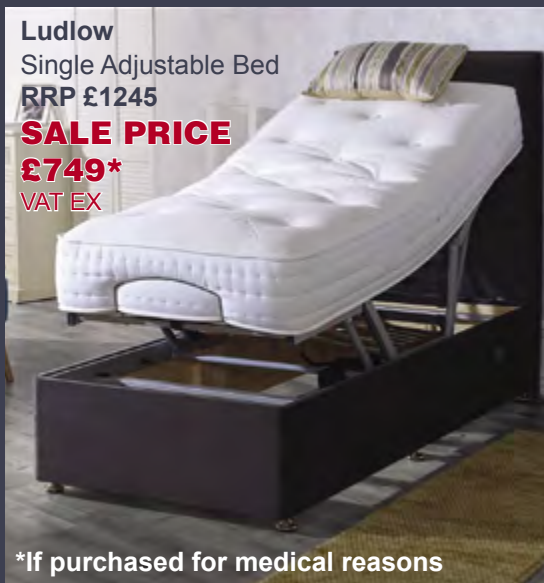

Gel Select
Kingsize Bed
RRP £1587
SALE PRICE £1049

Knightsbridge 1000
None Drawer
Double Bed
RRP £795
SALE PRICE £579

NEW 2024 COLLECTION IN STORE

Reuben
2 Seater Sofa Bed
From RRP £1508
SALE PRICE £1199