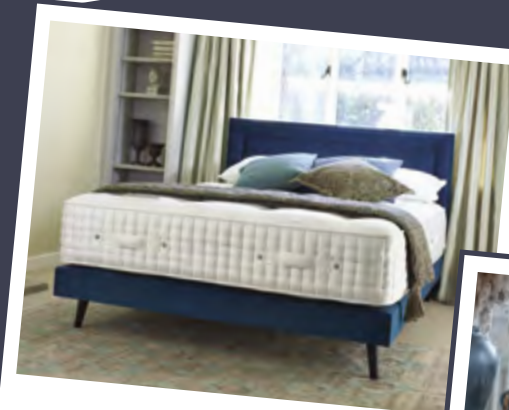

All the latest trends...

Contemporary Dining

Sublime Comfort

Elegant Support

Sumptuous Sleep

Modern Classics

Take a Seat

Chicago
Grand Sofa with Power Lumbar
and Headrest Function
RRP £5026
SALE PRICE £2799