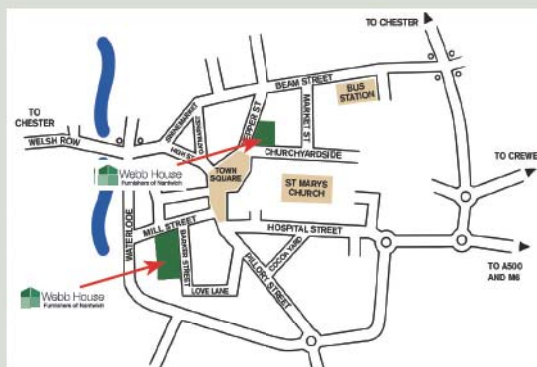

Return Address:
Webb House Furnishers Ltd
7 Mill Street
NANTWICH
CW5 5ST

Mill Street, Nantwich
Cheshire CW5 5ST

Pepper Street, Nantwich
Cheshire CW5 5AB

Thank You

PROUD TO BE YOUR LOCAL
AND INDEPENDENT FURNITURE STORE