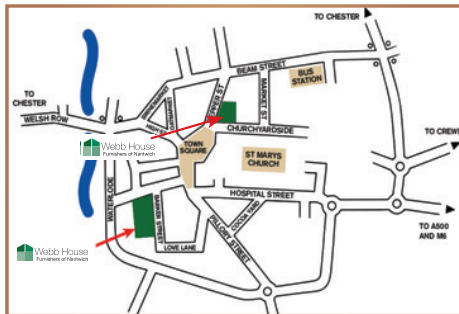

Mill St, Nantwich,
Cheshire CW5 5ST.

Pepper St, Nantwich,
Cheshire CW5 5AB.

Opening Hours: Monday to Saturday 9am to 5pm

Tel: 01270 629296

www.webbhousefurnishers.co.uk

Furniture and Bed prices held until 31/8/2024 (unless stated otherwise) while stocks last. This date may be subject to change in extenuating circumstances. Colours are as accurate as photographic and printing technique will allow.